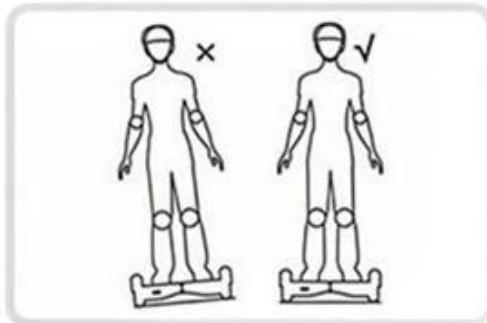

**Dwukołowa hulajnoga biegowa Q10 z dwurdzeniowym procesorem i dwoma żyroskopami o przekątnej 10,1 cala**

**Dual Core CPU, Double Gyroscope Design;  
Max Speed: 10km/h above, or 15km/h above,  
Distance: around 15-20km (depends on rider's weight,  
road conditions etc) ;**

# Show Details

Direction for use

Step 01

Step 02

Step 03

Step 04

**660\*270\*250mm**

**270mm**

**660mm**

**250mm**

Unicycle, not good balance stability,  
not good safety,

VS

Two-wheel balance scooter,  
good balance stability and  
good safety.

Q1 big tire scooter ,big size, not convenient  
to carry.