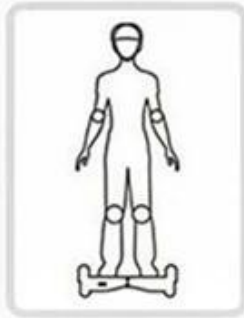

**Dwukołowa hulajnoga biegowa Q10 z dwurdzeniowym procesorem i dwoma żyroskopami o przekątnej 10,1 cala**

**Dual Core CPU, Double Gyroscope Design;  
Max Speed: 10km/h above, or 15km/h above,  
Distance: around 15-20km (depends on rider's weight,  
road conditions etc) ;**

# Show Details

Direction for use

Step 01

Step 02

Step 03

Step 04

**660\*270\*250mm**

**270mm**

**660mm**

**250mm**

Unicycle, not good balance stability,  
not good safety,

VS

Two-wheel balance scooter,  
good balance stability and  
good safety.

Q1 big tire scooter ,big size, not convenient  
to carry.

Q10 small tire scooter,small size, convenient  
to carry.