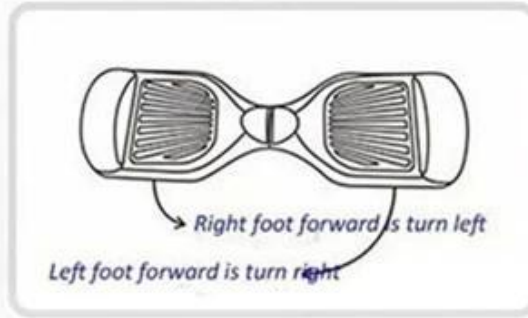

**Dwukołowa hulajnoga biegowa Q10 z dwurdzeniowym procesorem i dwoma żyroskopami o przekątnej 10,1 cala**

**Dual Core CPU, Double Gyroscope Design;  
Max Speed: 10km/h above, or 15km/h above,  
Distance: around 15-20km (depends on rider's weight,  
road conditions etc) ;**

# Show Details

Direction for use

Step 01

Step 02

Step 03

Step 04

**660\*270\*250mm**

**270mm**

**660mm**

**250mm**

Unicycle, not good balance stability,  
not good safety,

VS

Two-wheel balance scooter,  
good balance stability and  
good safety.

Q1 big tire scooter ,big size, not convenient  
to carry.