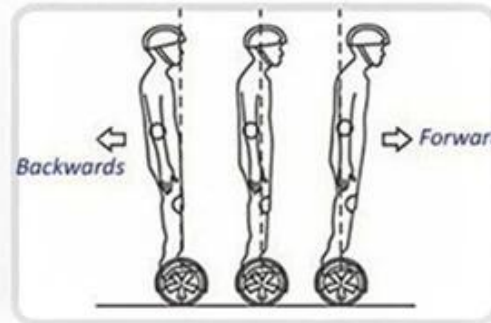

**Dwukołowa hulajnoga biegowa Q10 z dwurdzeniowym procesorem i dwoma żyroskopami o przekątnej 10,1 cala**

**Dual Core CPU, Double Gyroscope Design;  
Max Speed: 10km/h above, or 15km/h above,  
Distance: around 15-20km (depends on rider's weight,  
road conditions etc) ;**

# Show Details

Direction for use

Step 01

Step 02

Step 03

Step 04

**660\*270\*250mm**

**270mm**

**660mm**

**250mm**

Unicycle, not good balance stability,  
not good safety,

VS

Two-wheel balance scooter,  
good balance stability and  
good safety.

Q1 big tire scooter ,big size, not convenient  
to carry.

Q10 small tire scooter,small size, convenient  
to carry.