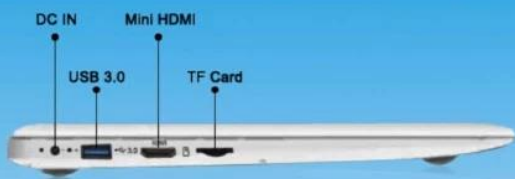

USB Charging 5.0V 2.5A

Battery 3.8V/10000mAH

Dimension 351*232*17mm

Status MP over 100K

Packing & Accessories adapter, USB CABLE, Manual, gift box.

OS Windows 10 USD15/PC;

Macbook Air style

1480g body weight

Build in RJ45 port,
makes connection
more convenient
and stable

USB2.0*2, USB3.0*1,
Mini HDMI*1, TF
Card*, RJ45*1, DC
IN*1, Audio Jack*1,
Mic*1

Support 2.5" SATA
HDD, up to 2TB

Our Product

Full functions

Other

Castrated

VS

Nasze produkty są dobre dla innych:
[, , Tablet o przekątnej 9,6 cala](#)