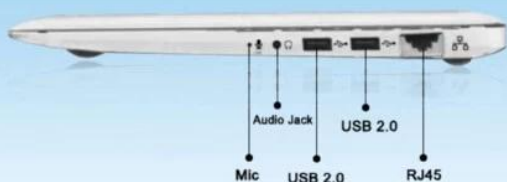

Build in RJ45 port,
makes connection
more convenient
and stable

USB2.0*2, USB3.0*1,
Mini HDMI*1, TF
Card*, RJ45*1, DC
IN*1, Audio Jack*1,
Mic*1

Support 2.5" SATA
HDD, up to 2TB

Our Product

Full functions

Other