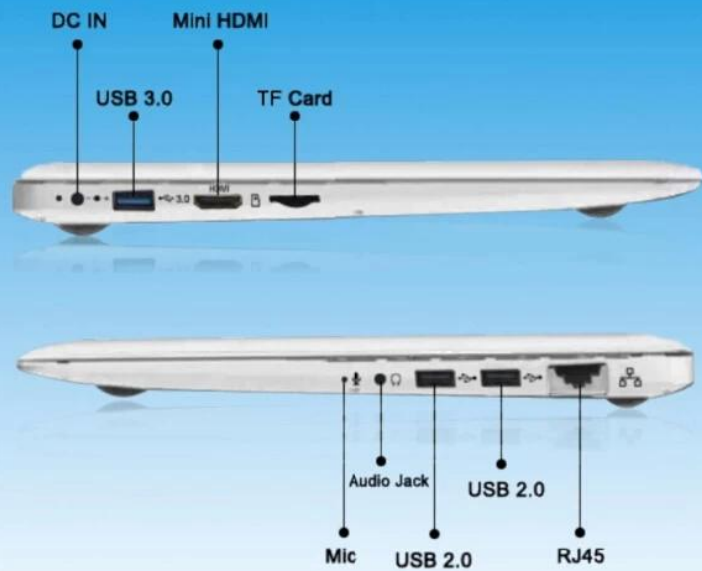

USB Charging 5.0V 2.5A

Battery 3.8V/10000mAH

Dimension 351*232*17mm

Status MP over 100K

Packing & Accessories adapter, USB CABLE, Manual, gift box.

OS Windows 10 USD15/PC;

Macbook Air style

1480g body weight

Build in RJ45 port,
makes connection
more convenient
and stable

USB2.0*2, USB3.0*1,
Mini HDMI*1, TF
Card*, RJ45*1, DC
IN*1, Audio Jack*1,
Mic*1

Support 2.5" SATA
HDD, up to 2TB

Our Product

Full functions

Other

Castrated

VS

Nasze produkty są dobre dla innych:
[, , Tablet o przekątnej 9,6 cala](#)