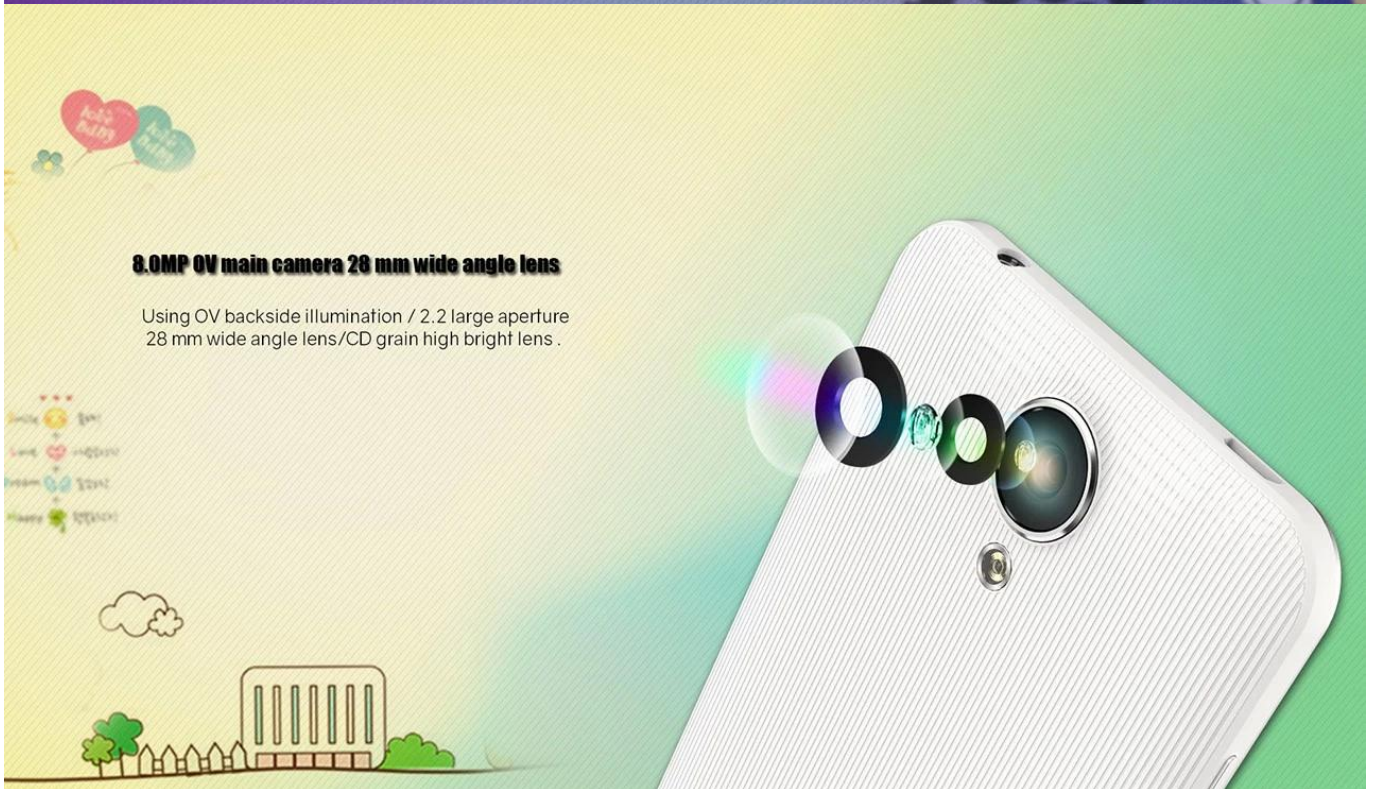

8.0MP OV main camera 28 mm wide angle lens

Using OV backside illumination / 2.2 large aperture 28 mm wide angle lens/CD grain high bright lens .