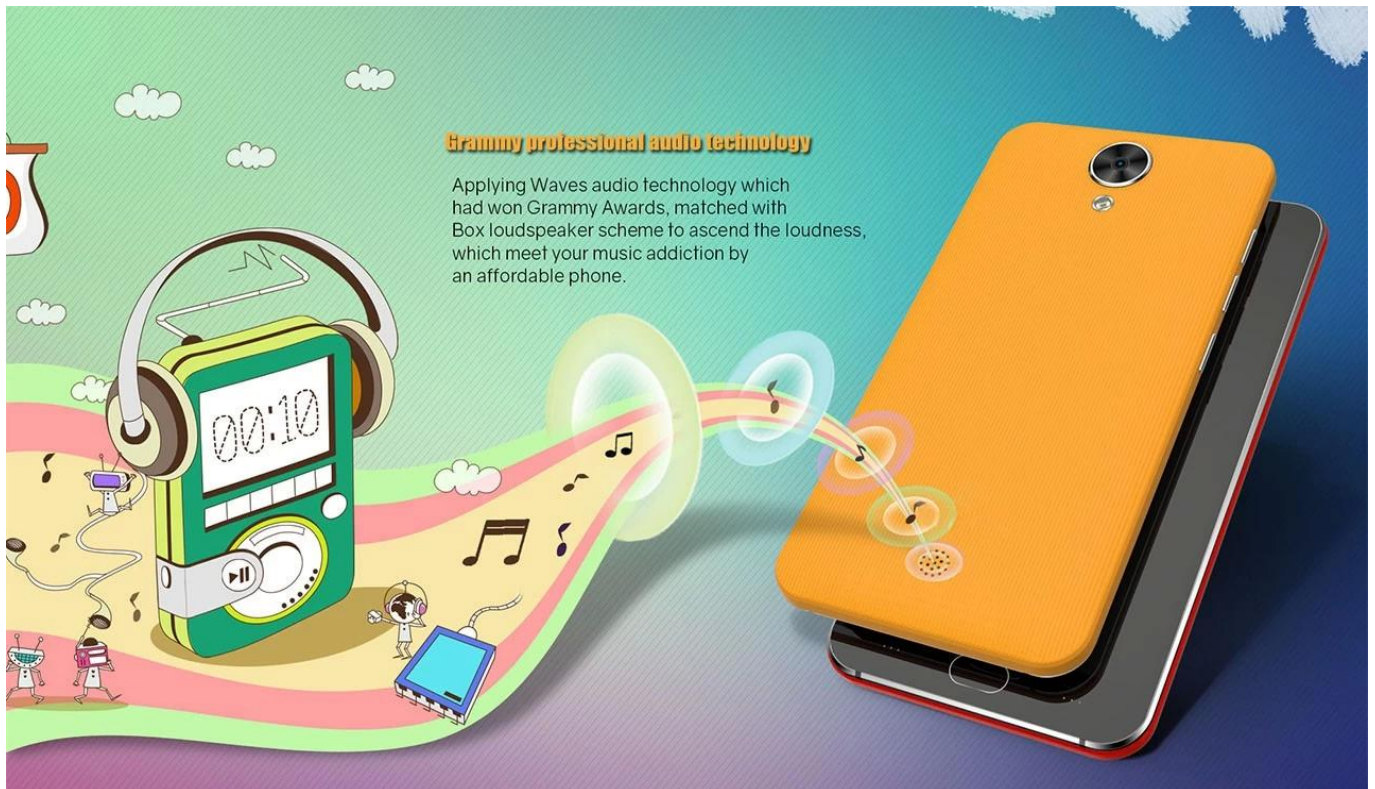

Using OV backside illumination / 2.2 large aperture 28 mm wide angle lens/CD grain high bright lens .

Smart Wake Function

Only a finger stroking can bring you into any function interface directly. Intelligent era of smart wake is to let you follow your inclination.

Large capacity Long standby

Power saving technology, 2300mAh large capacity battery, unparalleled battery life

Grammy professional audio technology

Applying Waves audio technology which had won Grammy Awards, matched with Box loudspeaker scheme to ascend the loudness, which meet your music addiction by an affordable phone.

Beauty! Because of optional!

Wire-drawing back cover enhanced hand feeling, which has four changeable and shiny colors, change it whenever you want!

Czekam na nowości:

[, , Gracz karaoke](#)