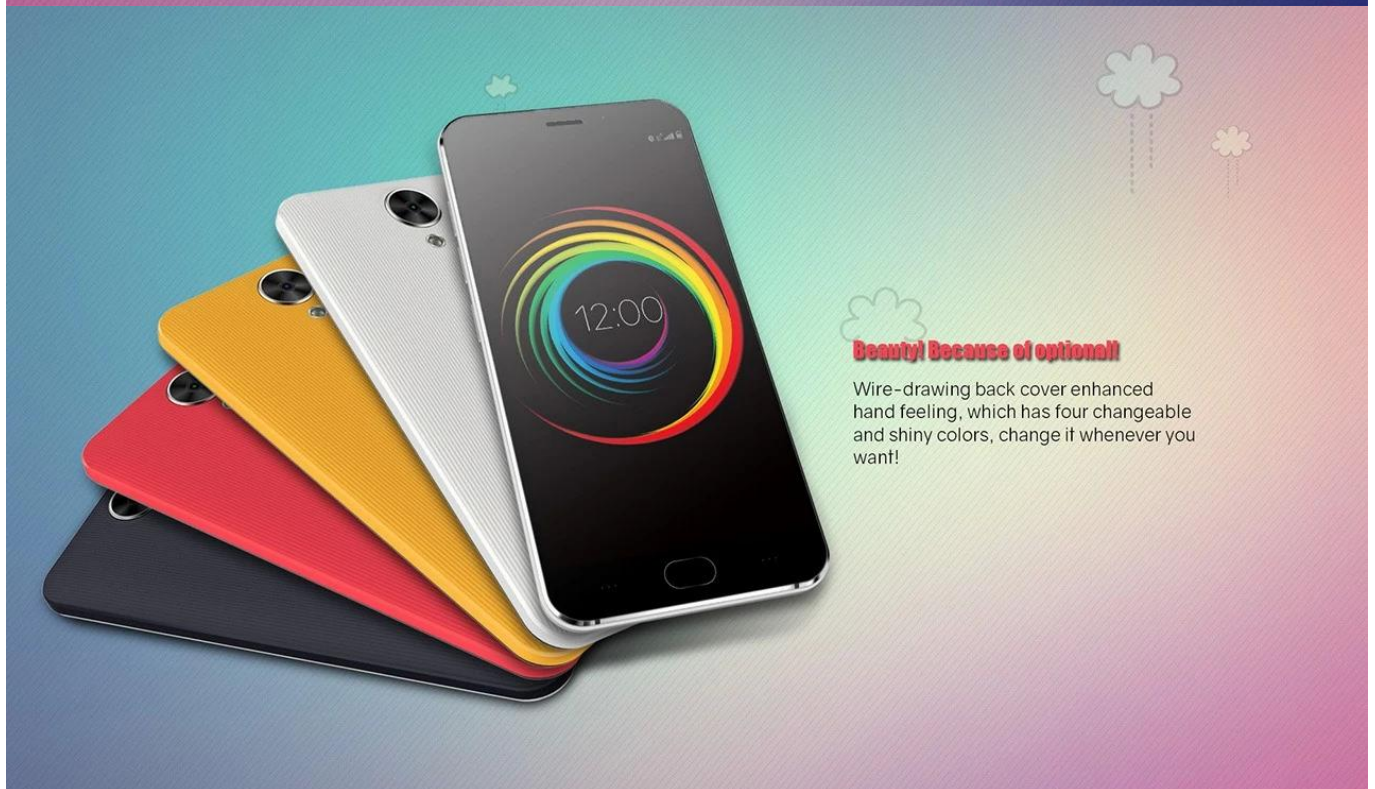

The only 4.5 inch model equipped with metal frame in revolutionary Price

High strength and quality metal body bring you shiny visual impact and fashionable feeling.

This section provides a close-up, angled view of the smartphone's silver metal frame against a dark blue background with yellow geometric shapes. Dashed yellow lines highlight the frame's contours.

Using OV backside illumination / 2.2 large aperture 28 mm wide angle lens/CD grain high bright lens .

Smart Wake Function

Only a finger stroking can bring you into any function interface directly. Intelligent era of smart wake is to let you follow your inclination.

Large capacity Long standby

Power saving technology, 2300mAh large capacity battery, unparalleled battery life

Grammy professional audio technology

Applying Waves audio technology which had won Grammy Awards, matched with Box loudspeaker scheme to ascend the loudness, which meet your music addiction by an affordable phone.

Beauty! Because of optional!

Wire-drawing back cover enhanced hand feeling, which has four changeable and shiny colors, change it whenever you want!

Czekam na nowości:

[, , Gracz karaoke](#)