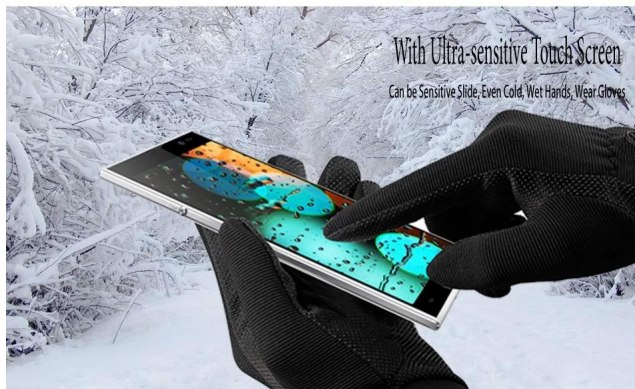

Have high Speed Octa Core Chipset

Ultrn-thin Ultrn light Fuselage

6.5mm 128g

V3 Plus Camera use the latest technology to take pictures, Stat, focus, take pictures almost on the one step. Front Camera 5.0MP, Rear Camera 13.0MP, let you record every Beautiful moment, anytime, anytime, anywhere.

5.0inch 1280*720IPS Screen, Support Stereo, Massive High-Definition Movies, Let You Enjoy Visual Feast

With Ultra-sensitive Touch Screen
 Can be Sensitive Slide, Even Cold, Wet Hands, Wear Gloves