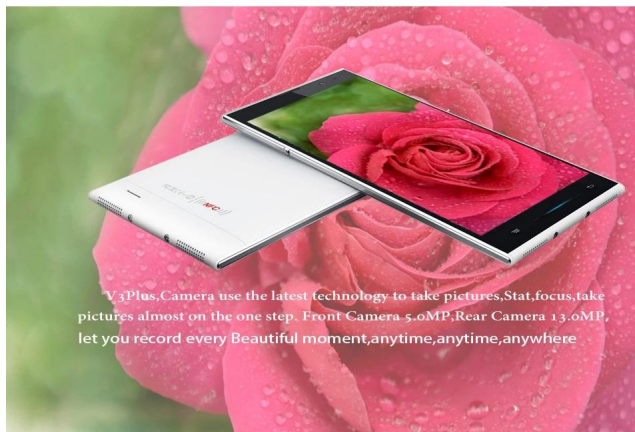

**5,0-calowy MTK6592 Ośmiordzeniowy 1280 * 720 1G
16G Kamera przednia 5 milionów pikseli Kamera tylna
13 milionów pikseli Obsługa 3G WIFI Bluetooth GPS
INEW Smartfon V3 Plus**

V3 Plus

CPU: MTK6592 Octa Core
 Resolution: 5.0 1280*720 IPS
 RAM: 2GB, Storage Flash: 16GB
 Support 3G, GPS, WIFI, Bluetooth.

Have high Speed Octa Core Chipset

Ultrn-thin Ultrn light Fuselage

6.5mm 128g

V3 Plus Camera use the latest technology to take pictures, Stat, focus, take pictures almost on the one step. Front Camera 5.0MP, Rear Camera 13.0MP, let you record every Beautiful moment, anytime, anytime, anywhere.

5.0inch 1280*720IPS Screen, Support Stereo, Massive High-Definition Movies, Let You Enjoy Visual Feast

With Ultra-sensitive Touch Screen
 Can be Sensitive Slide, Even Cold, Wet Hands, Wear Gloves