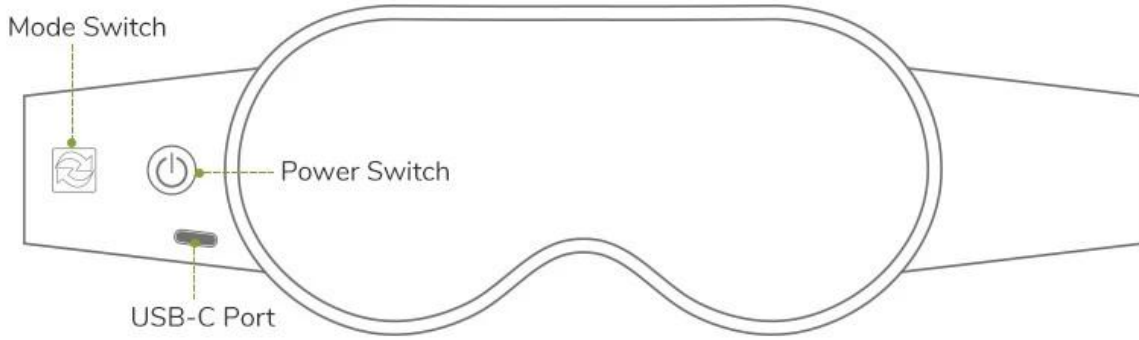

Bright eye mode

Acupoint resonance +
meditation music

Beauty mode

Warm compress +
meditation music

Sleep mode

Pure music

PRODUCT FUNCTION INTRODUCTION

5 button modes, free to choose and switch freely

	1st Mode	2nd Mode	3rd Mode	4th Mode	5th Mode
Mode Switch	Eyes protection Mode (Default)	Eyes Brighten Mode	Beauty Mode	Physiotherapy Mode	Sleep Mode
Power Switch	 Long press 5 seconds Turn ON /OFF	 Press 3 times Bluetooth Mode	 Press 1 time Stop Music	 Long press 2 Seconds Next Music	 Press 2 times Volume Plus or Reduce