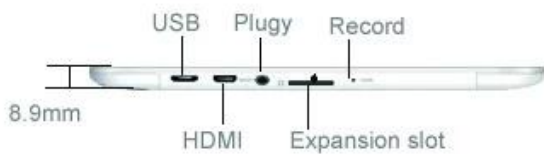

The first 64-bit processor tablet

CNET Testing Center measured data

V819i Quad-Core Intel Bay Trail-T processor, the perfect support for 64-bit computing, the performance is far better than the traditional 32-bit processor, with a response rate of 80ms, bringing experience the most rapid touch response.

64-bit

Baytrail-T Z3735 Intel quad-core processors

Baytrail-T Z3735 Intel quad-core X86 processor core architecture, with ultra-high frequency 1.83GHz. With the new generation Turbo Boost Technology, 2MB cache, performance ultra-mainstream tablet 2 times.

The world's most advanced process

A global leader in chip technology

Intel 22nm than 28nm process leading to more than a year! Unique 3D crystal tube manufacturing technology can improve performance by 30% while maintaining the low pressure or power constant while reducing power consumption by 50%.

8 inches IPS hard top screen

G+G Full-fit technology, a better touch

Top IPS hard screen, 189ppi resolution sharper than the same 8.0 inches more than 18% of the mainstream flat-panel, wide viewing angle of 178 degrees to display.