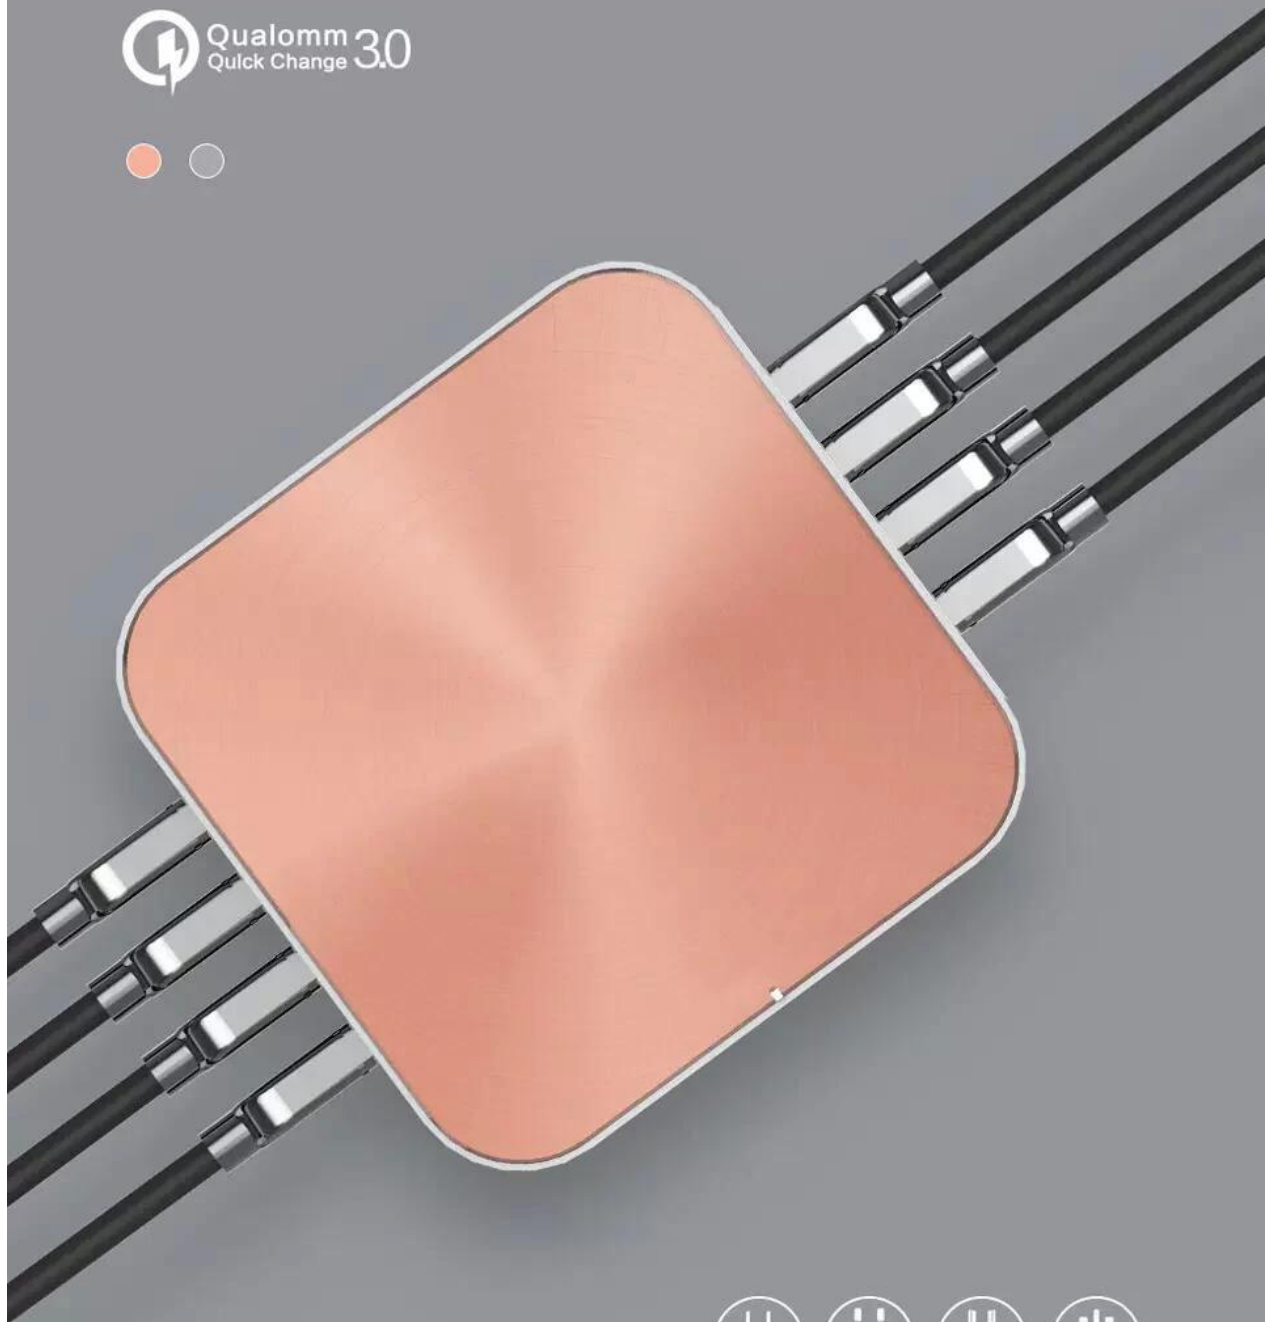

Multifunctional 8-PORT DESKTOP CHARGER

FOUR TYPES OF PLUG OPTIONS