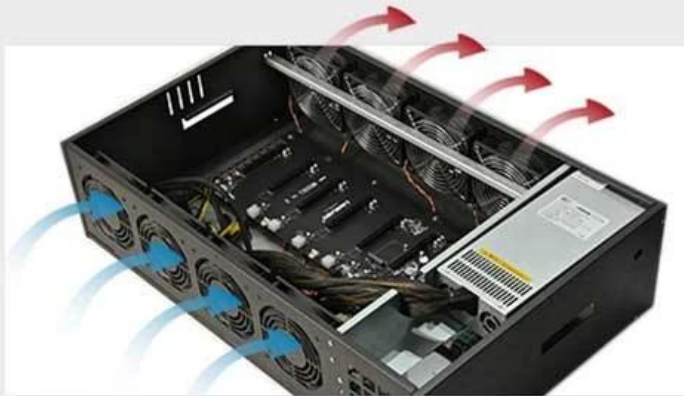

HEAT DISSIPATION SYSTEM

01

- 8*4500RPM HEAT DISSIPATION FAN
- AIR VOLUME IS ENOUGH
- EXCELLENT STABILITY

02

- SPEED ADJUSTABLE (500-4500RPM)