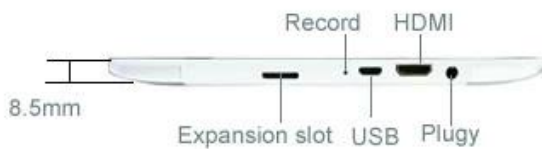

8inch 1024*768 IPS 1G+16G A31S Quad core tablet pc

Product Description:

Chipset	A31S Quad Core 1GHz
OS	Android 4.2
RAM	1GB DDR3
Storage Flash	16GB
TF	MicroSD card, Support Max 32G
Screen	Capacitive G+G 10point Touch
Screen Resolution	1024*768 IPS
Screen size	8"
Camera	Front0.3M/Real 2.0M
Wi-Fi	802.11 b/g/n
3G Frequency	Support 3G USB Dongle
Bluetooth	Yes, v4.0
Gyroscope sensor	Yes
light sensor	Yes
Gravity sensing	Yes
HDMI	Yes
USB	Micro USB(OTG)
Headset/MIC	3.5mm
APP	File Manager,Google Search, Browser,Gallery,Clock,Calculator, Calendar,Email,etc
Ebook	ANSI UNICOD E TXT PDF HTML FB2 PDB EPUB etc
Music/Movie	MP3 WAV OGG AAC WMA FLAC RM AVI RMVB MP4 MPG MPEG FLV...
Photo	JPEG BMP GIF PNG
Language	Multi-language
Color	black/white
Adapter	5V/2A Optional US
Battery Type	4800mAh/3.7V
Accessories	1*gift box 1*user manual 1*charger 1*USB cable

Picture:

ONDA V813S

Have Faith and Expect the Best

Latest processor architecture

ARM in the history of the highest power ratio V813s full integration into the annals A31S quad-core tablet , the latest A7 ARM -based quad-core architecture , faster, more responsive, is the most advanced and most energy-efficient flat-panel processor. 1GB DDR3 ultra-fast memory , allowing faster data processing

Smart PMU

DVFS

8.5mm ultimate slim body , Extreme Challenge

8.5mm slim 8.0 inches Tablet PC is one of the thinnest , or even 4 also slim 10 percent Ipad.G+G diamond glass panel , screwless overall design, seamless grade watches , the appearance of the world's most advanced casting process