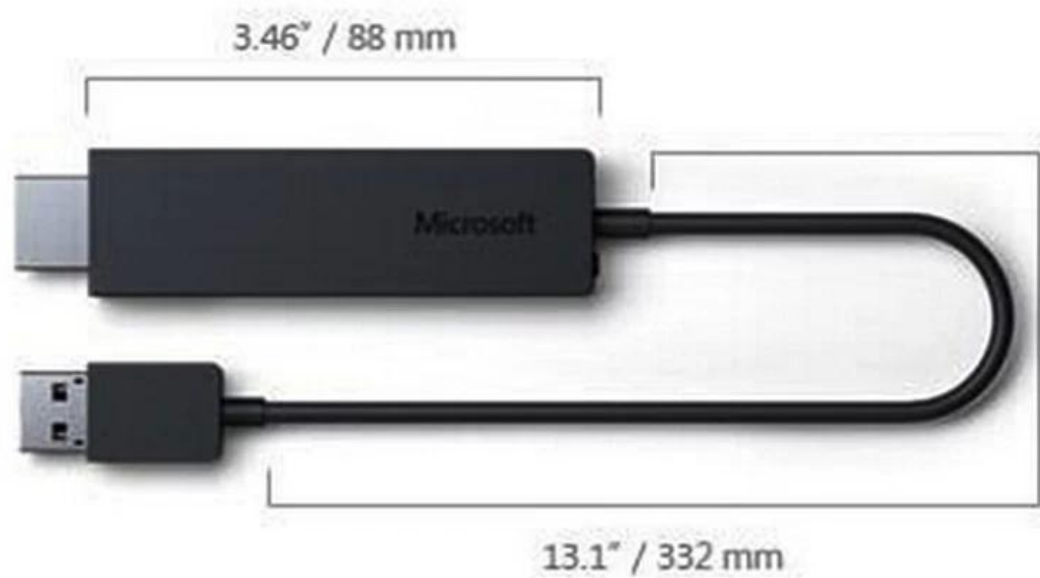

Bay Trail-T Z3735F Quad-core 2G supports Android and Windows8.1 operating systems Intel dongle

Product Description:

Processor type: Bay Trail-T Z3735F quad-core

Supported operating system: Android/Windows8.1

Memory: 2GB (for Z3735F 64-bit)

Processor type	Bay Trail-T Z3735F Quad Core
process	22nm
L2 cache	Supports Intel® Burst Technology and supports 2MB L2 cache
technology	DDR3L-1333
Memory	2GB (for Z3735F 64-bit)
Support operating system	Android/Windows8.1
LCD type	not applicable
touchscreen	not applicable
Codec sound chip	ALC5640
built-in speaker	not applicable
Built-in microphone	not applicable
Wireless LAN/Bluetooth	RTL 8723BS: Support 802.11b/g/n, BT4.0
Regulator	SOC
card reader	microSD
I/O	1*USB2.0 Micro
	1*Micro SD (TF card)
	1*USB 2.0
	1*HDMI
storage	16G
hotkey	1*Power button
AC adapter	AC 100~240V, 50/60Hz, 5V/2A
indicator	TBD
Overall dimensions (length x width x height)	99.6 * 37.6 * 9.6
Weight(g)	46 grams

picture:

Look Inside

Intel IoT Asia

The Internet of Things starts with intelligent devices

Compute Stick

- Intel Bay Trail T-CR SoC
- A full functional PC
- Smallest PC in the world supporting Windows 8.1 and Android
- 2GB DDR3L / 16GB or 32GB eMMC / Wifi.BT Combo / Micro-SD