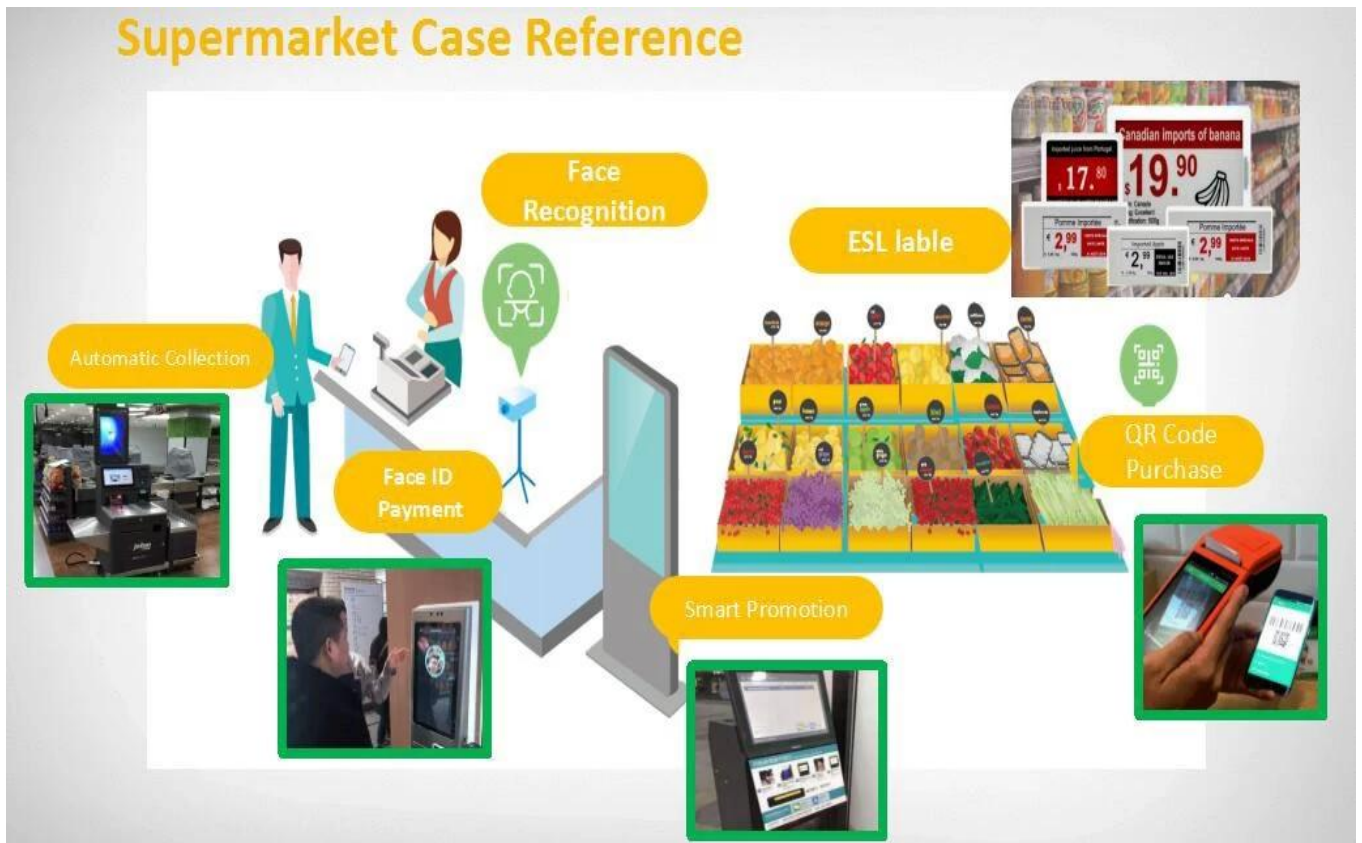

ESL demo kit with 2.1/2.9/4.2 inch shelf label sample software system

What is Electronic Shelf Label

Electronic shelf label (ESL) is an electronic display device that can replace traditional paper price tags on shelves. Each ESL is connected to the mall computer database through the network, and the products information such as the latest price is displayed through the screen of the ESL.

First LCD Label
The first ESL appeared in Europe

LCD Label was used by METRO
The second largest retailer in the world

ESL Widely Use
ESL are available in more than 50 countries over the world. More than 24,000 supermarkets. Like Carrefour, Walmart, etc

ESL Fast Growing

Total shipments amount will be up to 100 million in 2018. Market scale will be around 14 Billion USD

2018

2011

1995

1980-1993

Larger size 7.5&12.2inch ESL

Supermarket Solution