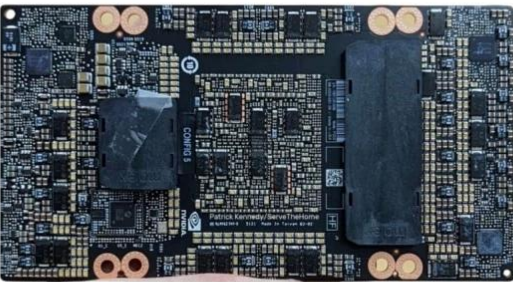

Leadtek NVIDIA H100 SXM 80GB HBM3 Graphic Card

Product Description

- Popular** graphics cards
- High-performance** graphic cards
- Large memory** video cards
- High profits** graphic card
- Strong computing power** graphic cards

Guarantee:

- 100% Guaranteed Fast shipping
- 100% Guaranteed After-Sales support
- 100% Guaranteed Genuine/Authentic Product
- 100% Guaranteed Factory warranty (International)

Product Description

SYS-821GE-TNHR	8U X13 HGX H100 8GPU (Rear I/O),X13DEG-OAD,CSE-GP801T
EWCS	0%3 YRS LABOR,3 YRS PARTS,1 YR CRS UNDER LIMITED WRNTY
P4X-SPR8468-SRM76-XCC	SPR 8468 2P 48C 2.1G 350W 105MB B(1000)E5 4677
MEM-DR564L-SL01-ER48	64GB DDR5-4800 2Rx4 LP (16Gb)ECC RDIMM
HDS-SUNO-MZQL21T9HCJRA7	Samsung PM9A3 1.9TB NVMe PCIe4x4 U.2 7mm 1DWPD 5YR SED Opal
AOC-CX766030-STO	Nvidia 900-9X766-003N-ST PCIe 1-port IB NDR200 OSFP Gen5
AOC-653106A-HDAT	MCX653106A-HDAT,CX-6 VPI,HDR,20GbE,2p,OSFP56,PCIe4x16
SFT-DCMS-SINGLE	SMC System Management Software Suite Node License
SKT-1333L-0000-FXC	SOCKET E LGA4677,E1A XCC CARRIER,DG 1.0,RoHS
AOC-STGS-I2T-O	Std LP 2-port 10G RJ45,Intel X550 (Retail Pack)
GPU-NVHGX-H100-88	NVIDIA DELTA-NEXT HGX GPU Baseboard,8 H100 80GB SXM5
MC0037	ASSEMBLY FEE
MC000E	NONREFUNDABLE EXPEDITED SHIPPING FEE