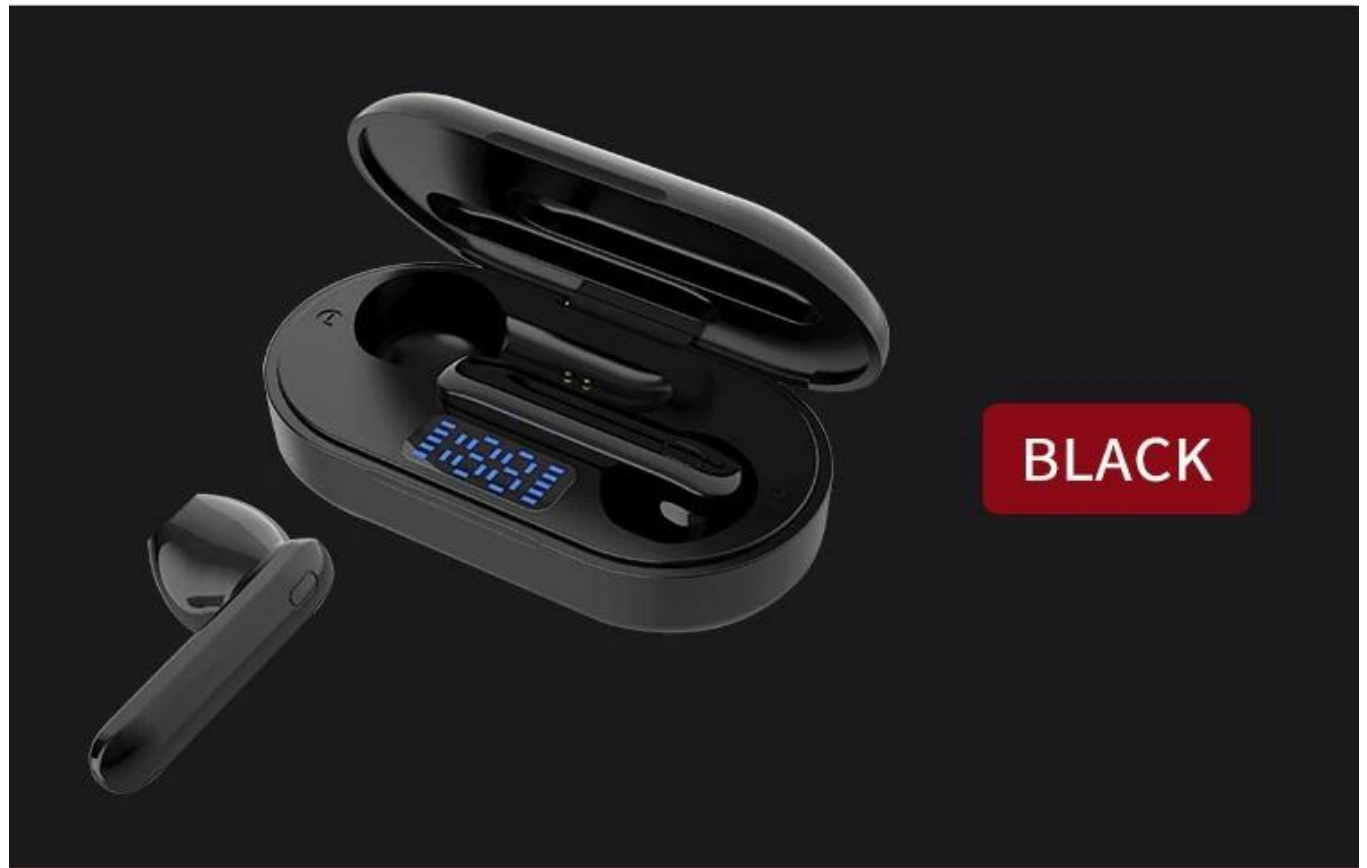

## ERGONOMIC DESIGN

comfortable to wear and not easy to fall off

SINGLE EAR

BINAURAL WEAR

BLUETOOTH  
CONNECTION

**BLACK**

**PINK**

**GREEN**