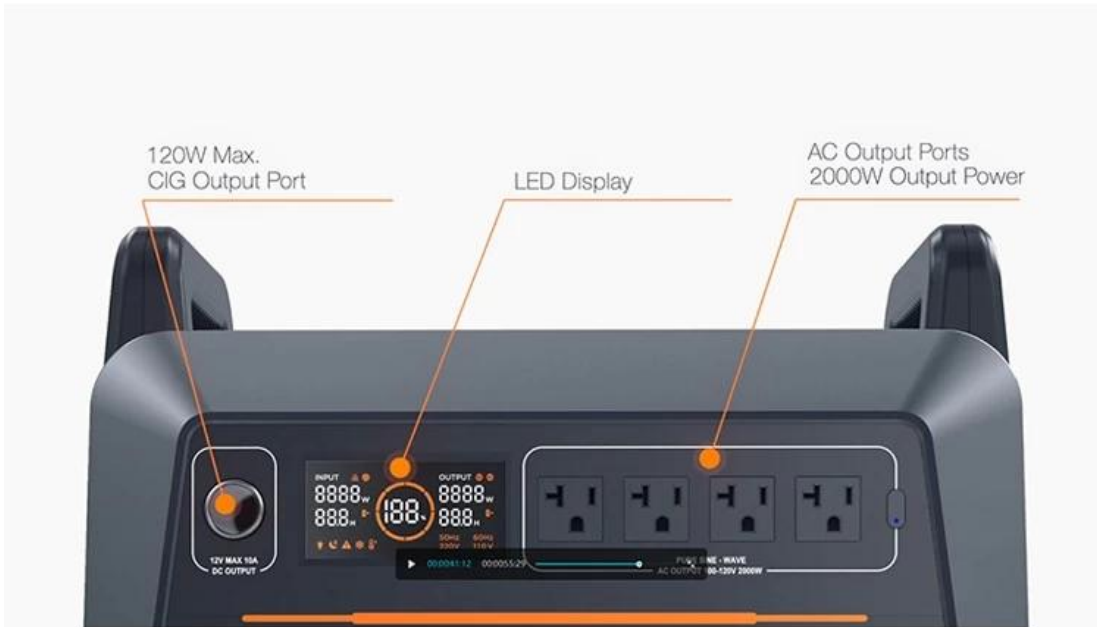

Portable multifunctional charging power bank power station high capacity 2000W AC DC USB solar outdoor power supply

Core LiFePo4 battery

WITHIN 2 HOURS

The image shows a dark grey portable power station with a blue laser beam emanating from its front. To the right of the device, there is a clock icon with an orange border and a 100% progress indicator icon, also with an orange border. The text "WITHIN 2 HOURS" is displayed in orange above the clock icon.