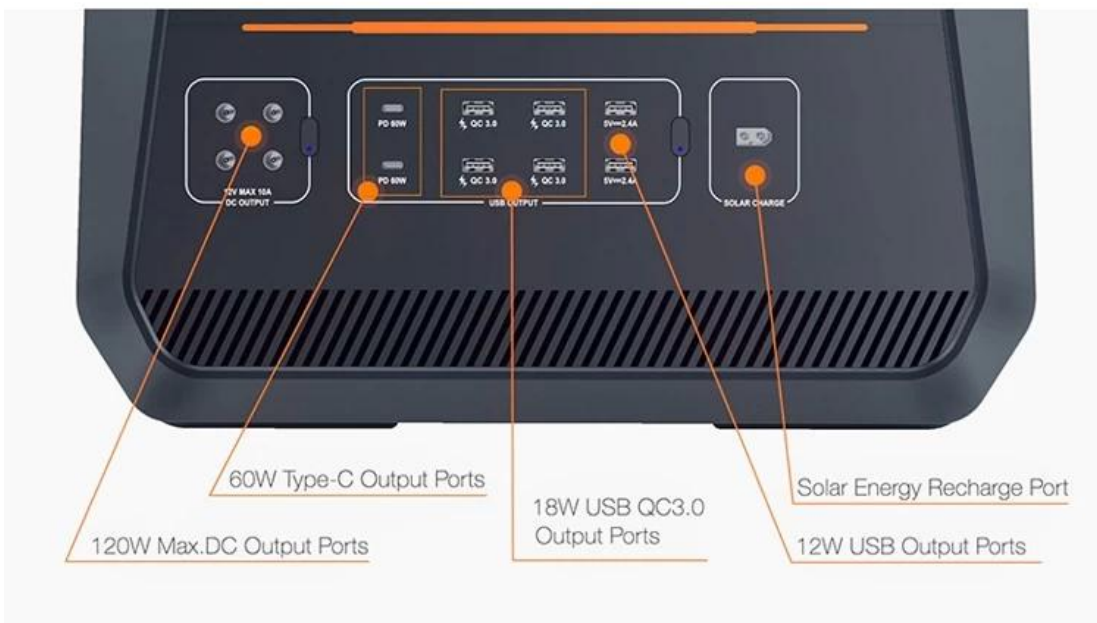

Portable multifunctional charging power bank power station high capacity 2000W AC DC USB solar outdoor power supply

Core LiFePo4 battery

WITHIN 2 HOURS

The image shows a dark grey portable power station with a blue laser beam emanating from its front. To the right of the device, there is a clock icon with an orange border and a 100% progress indicator icon, also with an orange border. The text "WITHIN 2 HOURS" is displayed in orange above the clock icon.