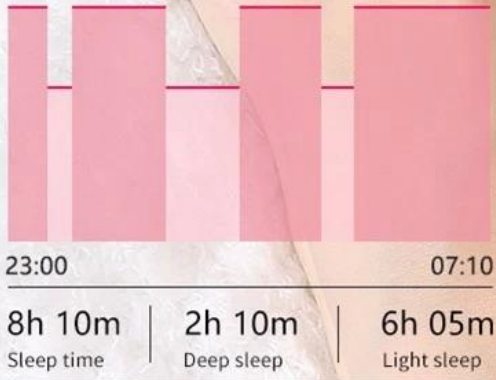

STEP
4563

KCAL
835

DISTANCE
3.583

SPORT MODE
Know data status easily

SLEEP MONITOR

Wear it without feeling

The watch automatically detects the body state, opens the sleep monitoring mode.

Wear without feeling

8.5mm
Ultra-thin body

31g
Skin-friendly

CNC Technology
6063 aviation aluminum

8.5mm

Brand BERACE

Model B36

Display 1.04' IPS colorful

Material 6063 Aluminum