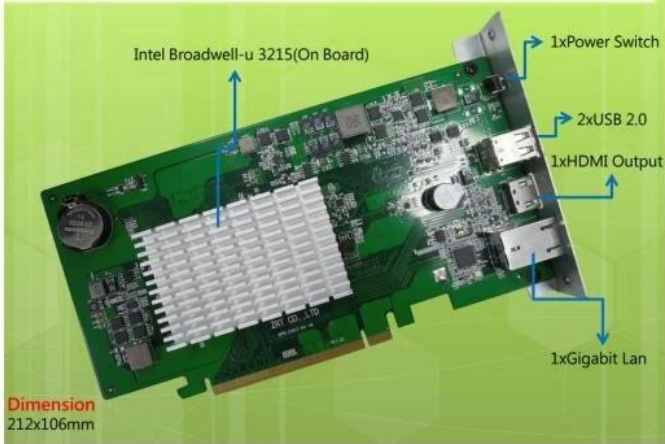

Supply Miner Machine in Stock

CPU	1150
Graphic Card Optional	RX570 /RX580 /RX460/RX470/1060 /1070 3G/4G/6G/8G
Motherther	H81BTC Suport 16PCS Graphic Card
HDD	SSD 120GB
Memory	DDR4 8GB
Keyboard	Connect
Power Supply	1600W
Miner Machine	Including 8PCS 6GB VGA Card
Display	17.5inch -19inch
Other	Optional DIY Function

Product Roadmap

M/B Front

Graphic Card

Graphic Card

Cooling

Stocked RX460 /RX570 4G 8G ,Support Booking
 RX570 /RX580 4GB,Manli 1070 8GB ,Delivery 3-12
 Weeks

M/B Front

M/B Back