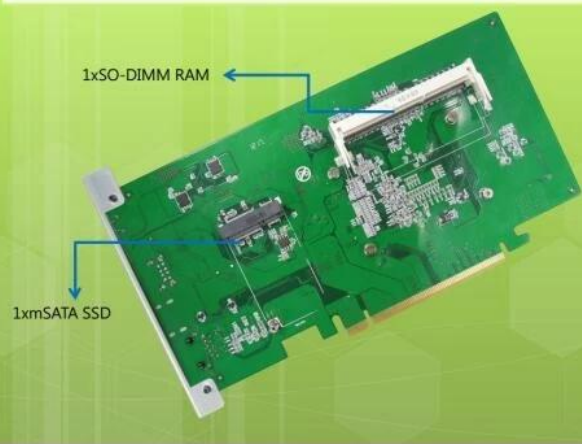

Supply Miner Machine in Stock

CPU	1150
Graphic Card Optional	RX570 /RX580 /RX460/RX470/1060 /1070 3G/4G/6G/8G
Motherther	H81BTC Suport 16PCS Graphic Card
HDD	SSD 120GB
Memory	DDR4 8GB
Keyboard	Connect
Power Supply	1600W
Miner Machine	Including 8PCS 6GB VGA Card
Display	17.5inch -19inch
Other	Optional DIY Function

Product Roadmap

M/B Front

Graphic Card

Graphic Card

Cooling

Stocked RX460 /RX570 4G 8G ,Support Booking
 RX570 /RX580 4GB,Manli 1070 8GB ,Delivery 3-12
 Weeks

M/B Front

M/B Back