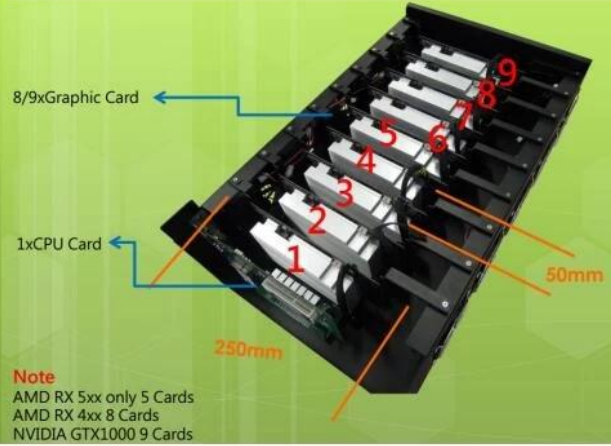

Supply Miner Machine in Stock

CPU	1150
Graphic Card Optional	RX570 /RX580 /RX460/RX470/1060 /1070 3G/4G/6G/8G
Motherther	H81BTC Suport 16PCS Graphic Card
HDD	SSD 120GB
Memory	DDR4 8GB
Keyboard	Connect
Power Supply	1600W
Miner Machine	Including 8PCS 6GB VGA Card
Display	17.5inch -19inch
Other	Optional DIY Function

Product Roadmap

M/B Front

Graphic Card

Graphic Card

Cooling

Stocked RX460 /RX570 4G 8G ,Support Booking
 RX570 /RX580 4GB,Manli 1070 8GB ,Delivery 3-12
 Weeks

M/B Front

M/B Back

Power

Optional 1800W