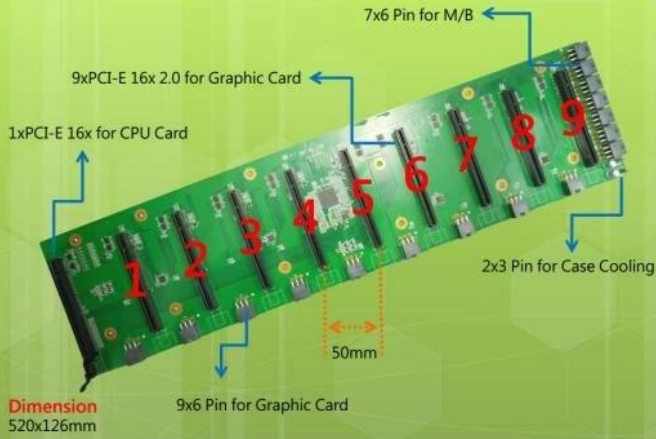

Supply Miner Machine in Stock

CPU	1150
Graphic Card Optional	RX570 /RX580 /RX460/RX470/1060 /1070 3G/4G/6G/8G
Motherther	H81BTC Suport 16PCS Graphic Card
HDD	SSD 120GB
Memory	DDR4 8GB
Keyboard	Connect
Power Supply	1600W
Miner Machine	Including 8PCS 6GB VGA Card
Display	17.5inch -19inch
Other	Optional DIY Function

Product Roadmap

M/B Front

Graphic Card

Graphic Card

Cooling

Stocked RX460 /RX570 4G 8G ,Support Booking
 RX570 /RX580 4GB,Manli 1070 8GB ,Delivery 3-12
 Weeks

M/B Front

M/B Back

Power

Optional 1800W