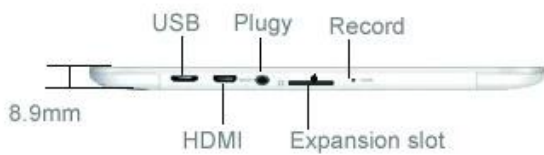

Hot sell 7.9" tablet pc Android 4.2 1G+16G with WIFI BT

Product Description:

Chipset	A31S Quad Core 1GHz
OS	Android 4.2
RAM	1GB DDR3
Storage Flash	16GB
TF	MicroSD card, Support Max 32G
Screen	Capacitive G+G 10point Touch
Screen Resolution	1024x768
Screen size	7.9"

Picture:

ONDA V819i

Have Faith and Expect the Best

The first 64-bit processor tablet

CNET Testing Center measured data

V819i Quad-Core Intel Bay Trail-T processor, the perfect support for 64-bit computing, the performance is far better than the traditional 32-bit processor, with a response rate of 80ms, bringing experience the most rapid touch response.

8 inches IPS hard top screen

G+G Full-fit technology, a better touch

Top IPS hard screen, 189ppi resolution sharper than the same 8.0 inches more than 18% of the mainstream flat-panel, wide viewing angle of 178 degrees to display.