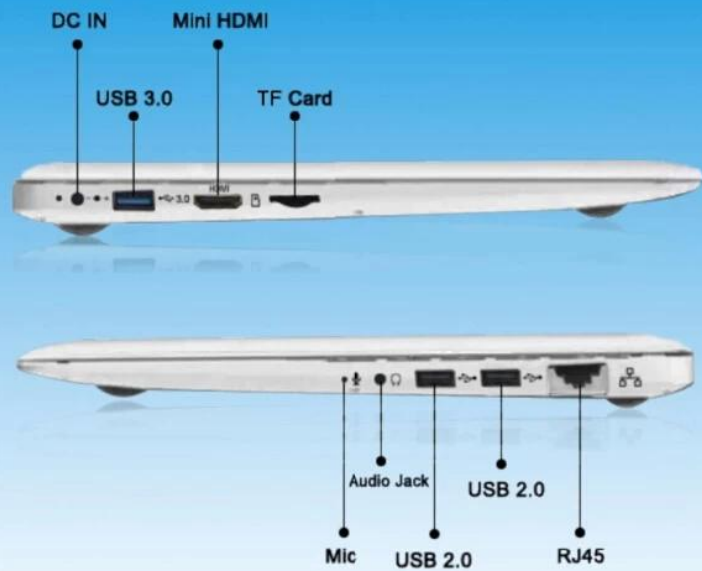

# 2016 notebook OEM mais recente de 14,1 polegadas 2 GB 32 GB Intel Quad Core 1366 × 768 Windows 10 laptop

14.1" NOTBOOK

**Model No.:** NB141 (Bay trail)

Chipset	Bay trail Z3735 F / or Cherry trail, Z8300(Quad-Core) 14nm
GPU	Gen8-LP 10/12EU up to 600MHz
DRAM	2GB
Flash	32 GB + HDD
LCD	1366*768 TN
Camera	0.3/2.0 front camera
HDMI	YES
Main Feature	WiFi + BT+ FM
3G(WCDMA)	NO
USB Charging	5.0V 2.5A
Battery	3.8V/1000mAH
Dimension	351*232*17mm
Status	MP over 100K
Packing & Accessories	adapter, USB CABLE, Manual, gift box.
OS	Windows 10 USD15/PC;

Macbook Air style

1480g body weight

Build in RJ45 port,  
makes connection  
more convenient  
and stable

USB2.0\*2, USB3.0\*1,  
Mini HDMI\*1, TF  
Card\*, RJ45\*1, DC  
IN\*1, Audio Jack\*1,  
Mic\*1

Support 2.5" SATA  
HDD, up to 2TB