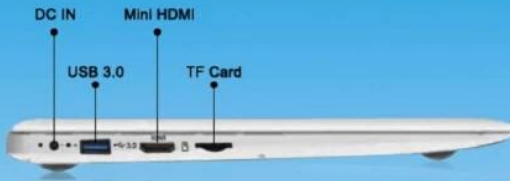

Our Product

Full functions