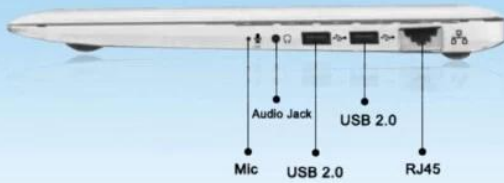

Our Product

Full functions

Other

Castrated

VS

Nossos produtos são bons para os outros:
[. , tablet de 9,6 polegadas](#)