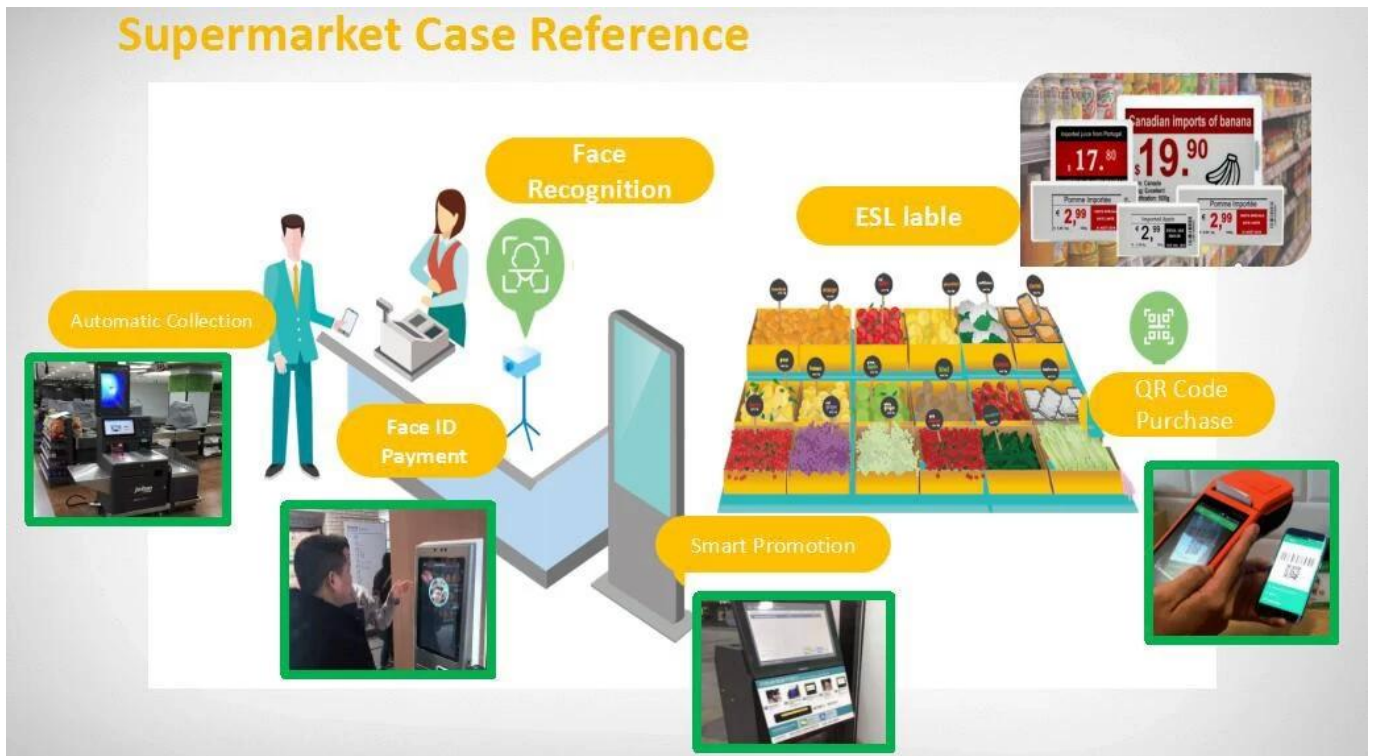

2.13 polegadas e-paper display esl shelf label

Supermarket Case Reference

What is Electronic Shelf Label

Electronic shelf label (ESL) is an electronic display device that can replace traditional paper price tags on shelves. Each ESL is connected to the mall computer database through the network, and the products information such as the latest price is displayed through the screen of the ESL.

Supermarket Solution