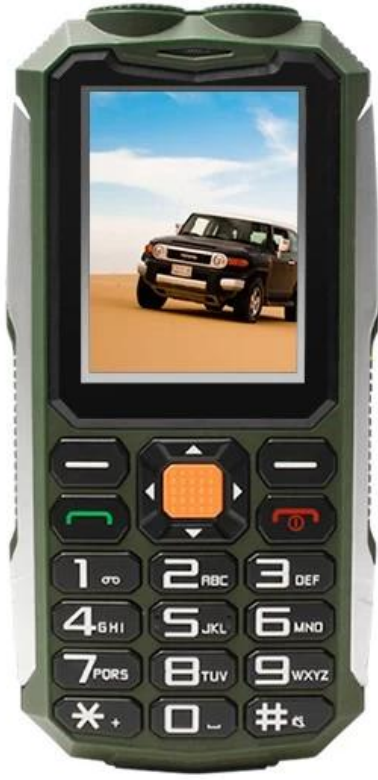

**2.4inch MTK6261D 32MB+16MB 240*320
0.08MP Rear Camera GSM Dual Flashlight
Feature Phone RFP245**

Very Good Products For You:

[4G LTE Rugged Tablet PC, 8inch Projector Tablet, 4G LTE Smart Phone](#)