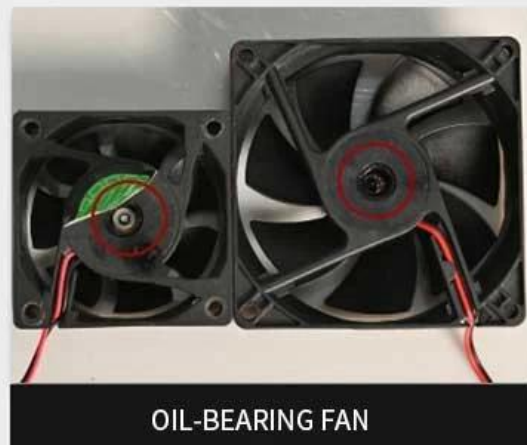

OIL-BEARING FAN

- THE OLD MATERIAL
- LIFE SPAN IS ABOUT A YEAR
- UNREGULATED SPEED