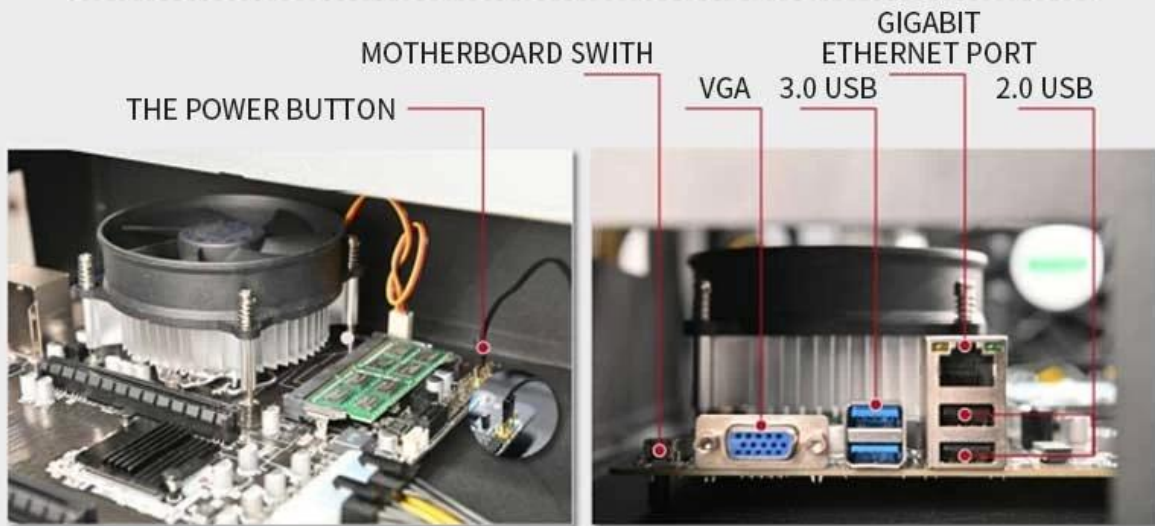

## 03

DOUBLE BALL BEARING FAN

- NEW MATERIAL
- THE SERVICE LIFE IS UP TO 11 YEARS
- WITH PWM SPEED REGULATION FUNCTION

OIL-BEARING FAN

- THE OLD MATERIAL
- LIFE SPAN IS ABOUT A YEAR
- UNREGULATED SPEED