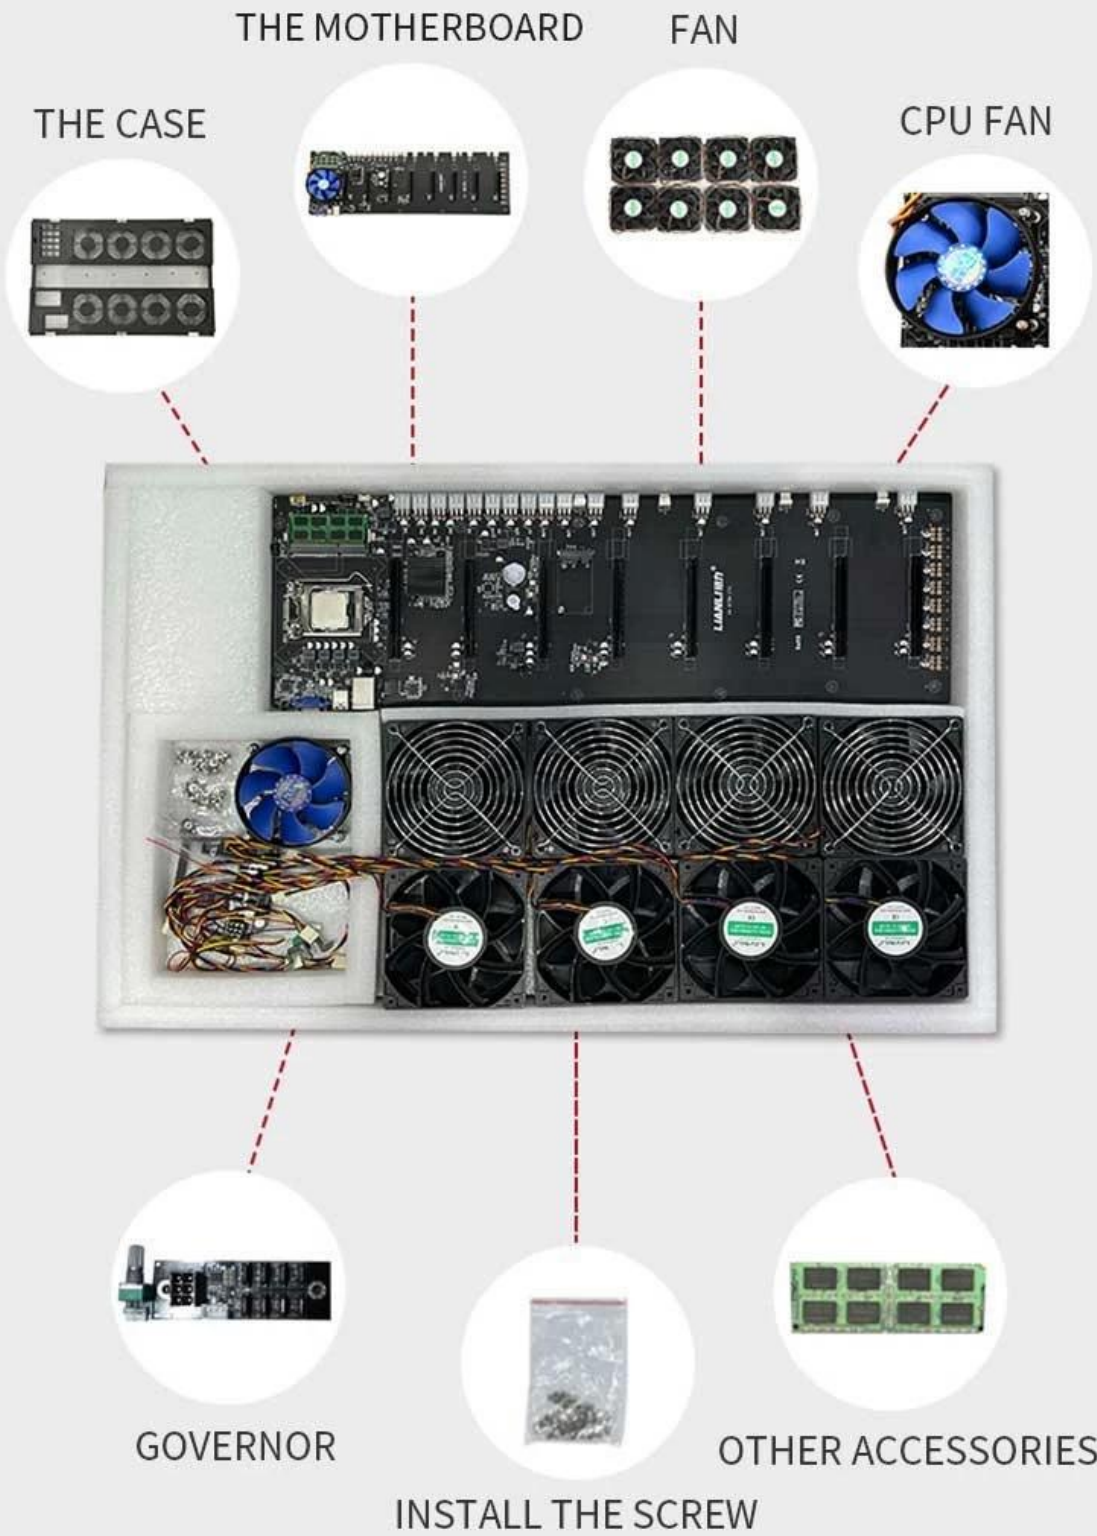

PACKING LIST