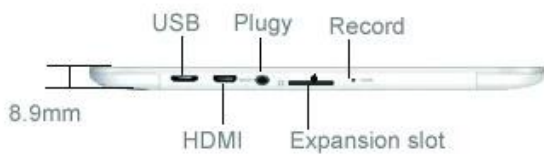

Hot vender 7.9 "tablet pc Android 4.2 1G + 16G com Wi-Fi BT

Descrição do produto:

Chipset	A31S Quad Núcleo de 1GHz
OS	Android 4.2
RAM	1GB DDR3
Armazenamento flash	16GB
TF	Cartão MicroSD, Suporte Max 32G
Tela	Capacitivo G + G Toque 10point
Resolução da tela	1024x768
Tamanho da tela	7.9 "
Câmera	Front0.3M / real 2,0M
Wi-Fi	802.11 b / g / n
3G Frequência	Suporte 3G USB Dongle
Bluetooth	Sim, v4.0
Sensor de giroscópio	Sim
sensor de luz	Sim
Sensoriamento gravidade	Sim
HDMI	Sim
USB	Micro USB (OTG)
Headset / MIC	3,5 milímetros
APP	Gerenciador de arquivos, o Google Search, Browser, Galeria, relógio, calculadora, Calendário, Email, etc
Ebook	ANSI, UNICODE TXT, PDF, HTML, FB2, PDB, EPUB etc
Música / Filme	MP3, WAV, OGG, AAC, WMA, FLAC, RM, AVI, RMVB, MP4, MPG, MPEG, FLV
Foto	...
Linguagem	JPEG, BMP, GIF, PNG
Cor	Multi-language
Adaptador	preto / branco
Tipo de Bateria	5V / 2A Opcional US
Acessórios	3800mAh / 3.7V
	1 * caixa de presente
	1 * manual do usuário
	1 * carregador
	1 * cabo USB
	1 * OTG cabo

Imagem:

ONDA V819i

Have Faith and Expect the Best

The first 64-bit processor tablet

CNET Testing Center measured data

V819i Quad-Core Intel Bay Trail-T processor, the perfect support for 64-bit computing, the performance is far better than the traditional 32-bit processor, with a response rate of 80ms, bringing experience the most rapid touch response.

Baytrail-T Z3735 Intel quad-core processors

Baytrail-T Z3735 Intel quad-core X86 processor core architecture, with ultra-high frequency 1.83GHz. With the new generation Turbo Boost Technology, 2MB cache, performance ultra-mainstream tablet 2 times.

8 inches IPS hard top screen

G+G Full-fit technology, a better touch

Top IPS hard screen, 189ppi resolution sharper than the same 8.0 inches more than 18% of the mainstream flat-panel, wide viewing angle of 178 degrees to display.