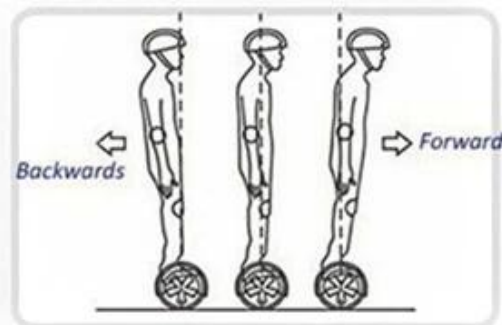

10,1-дюймовый балансировочный самокат Q10 с двухъядерным процессором и двумя гироскопами

**Dual Core CPU, Double Gyroscope Design;
Max Speed: 10km/h above, or 15km/h above,
Distance: around 15-20km (depends on rider's weight,
road conditions etc) ;**

Show Details

Direction for use

Step 01

Step 02

Step 03

Step 04

660*270*250mm

270mm

660mm

250mm

Unicycle, not good balance stability,
not good safety,

VS

Two-wheel balance scooter,
good balance stability and
good safety.

Q1 big tire scooter ,big size, not convenient
to carry.

Q10 small tire scooter, small size, convenient
to carry.