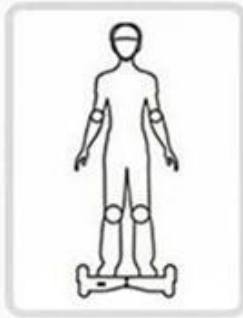

10,1-дюймовый балансировочный самокат Q10 с двухъядерным процессором и двумя гироскопами

**Dual Core CPU, Double Gyroscope Design;
Max Speed: 10km/h above, or 15km/h above,
Distance: around 15-20km (depends on rider's weight,
road conditions etc) ;**

Show Details

Direction for use

Step 01

Step 02

Step 03

Step 04

660*270*250mm

270mm

660mm

250mm

Unicycle, not good balance stability,
not good safety,

VS

Two-wheel balance scooter,
good balance stability and
good safety.

Q1 big tire scooter ,big size, not convenient
to carry.

Q10 small tire scooter, small size, convenient
to carry.