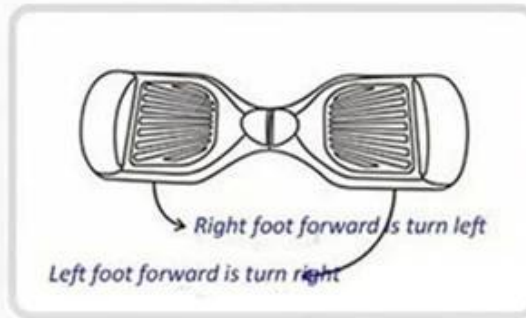

10,1-дюймовый балансировочный самокат Q10 с двухъядерным процессором и двумя гироскопами

**Dual Core CPU, Double Gyroscope Design;
Max Speed: 10km/h above, or 15km/h above,
Distance: around 15-20km (depends on rider's weight,
road conditions etc) ;**

Show Details

Direction for use

Step 01

Step 02

Step 03

Step 04

660*270*250mm

270mm

660mm

250mm

Unicycle, not good balance stability,
not good safety,

VS

Two-wheel balance scooter,
good balance stability and
good safety.

Q1 big tire scooter ,big size, not convenient
to carry.

Q10 small tire scooter, small size, convenient
to carry.