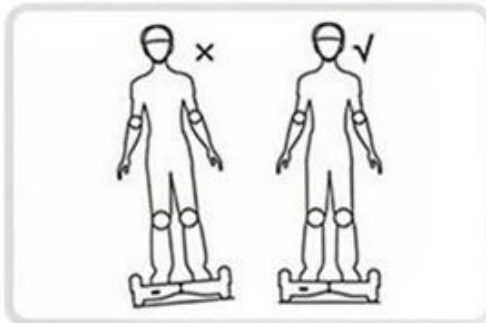

10,1-дюймовый балансировочный самокат Q10 с двухъядерным процессором и двумя гироскопами

**Dual Core CPU, Double Gyroscope Design;
Max Speed: 10km/h above, or 15km/h above,
Distance: around 15-20km (depends on rider's weight,
road conditions etc) ;**

Show Details

Direction for use

Step 01

Step 02

Step 03

Step 04

660*270*250mm

270mm

660mm

250mm

Unicycle, not good balance stability,
not good safety,

VS

Two-wheel balance scooter,
good balance stability and
good safety.

Q1 big tire scooter ,big size, not convenient
to carry.

Q10 small tire scooter, small size, convenient
to carry.