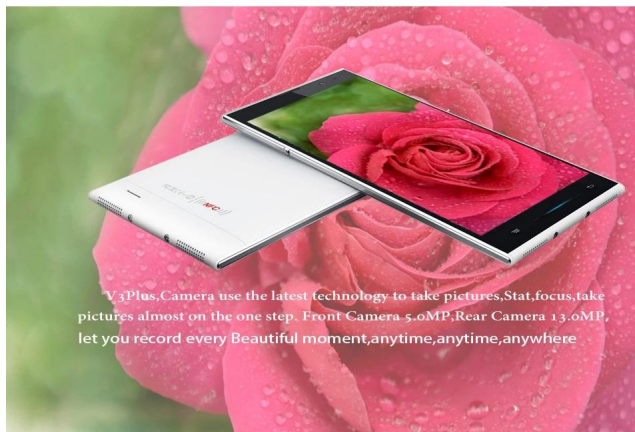

**5,0-дюймовый MTK6592 Восьмиядерный процессор
1280*720 1G 16G Передняя камера 5 миллионов
пикселей Задняя камера 13 миллионов пикселей
Поддержка 3G WIFI Bluetooth GPS Смартфон INEW
V3 Plus**

V3 Plus

CPU: MTK6592 Octa Core
 Resolution: 5.0 1280*720 IPS
 RAM: 2GB, Storage Flash: 16GB
 Support 3G, GPS, WIFI, Bluetooth.

Have high Speed Octa Core Chipset

Ultrn-thin Ultrn light Fuselage

6.5mm 128g

V3 Plus Camera use the latest technology to take pictures, Stat, focus, take pictures almost on the one step. Front Camera 5.0MP, Rear Camera 13.0MP, let you record every Beautiful moment, anytime, anytime, anywhere.

5.0inch 1280*720IPS Screen, Support Stereo, Massive High-Definition Movies, Let You Enjoy Visual Feast

With Ultra-sensitive Touch Screen
 Can be Sensitive Slide, Even Cold, Wet Hands, Wear Gloves