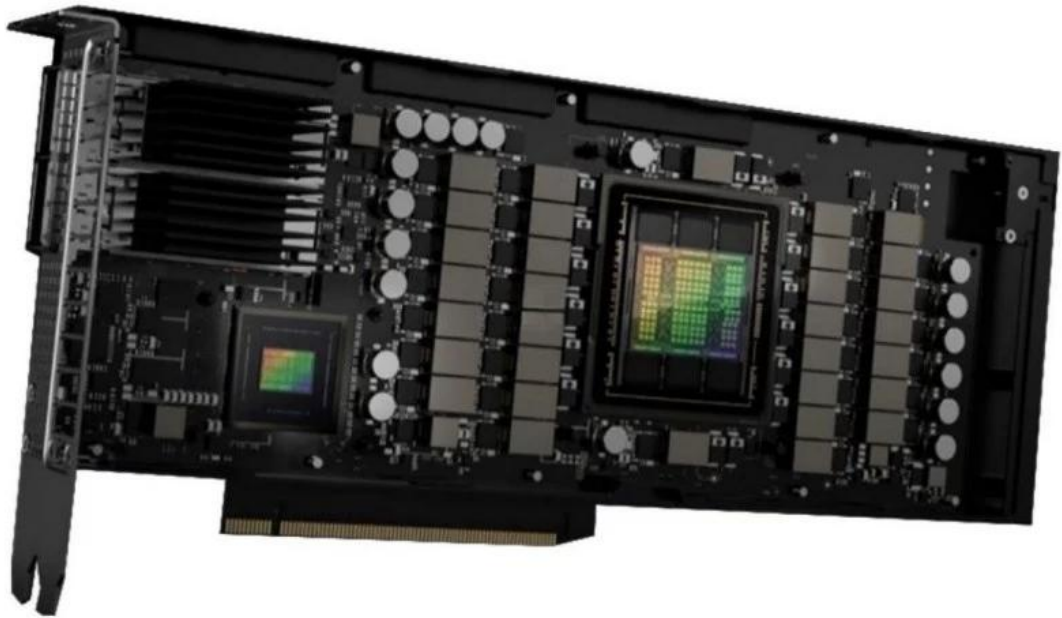

# Графическая карта Leadtek NVIDIA H100 CNX 80 ГБ HBM2e

## Product Description

SYS-821GE-TNHR	8U X13 HGX H100 8GPU (Rear I/O),X13DEG-OAD,CSE-GP801T
EWCS	0%3 YRS LABOR,3 YRS PARTS,1 YR CRS UNDER LIMITED WRNTY
P4X-SPR8468-SRM76-XCC	SPR 8468 2P 48C 2.1G 350W 105MB B(1000)ES 4677
MEM-DR564L-SL01-ER48	64GB DDR5-4800 2Rx4 LP (16Gb)ECC RDIMM
HDS-SUNO-MZQL21T9HCJRA7	Samsung PM9A3 1.9TB NVMe PCIe4x4 U.2 7mm 1DWPD 5YR SED Opal
AOC-CX7660030-STO	Nvidia 900-9X766-003N-ST PCIe 1-port IB NDR200 OSFP Gen5
AOC-653106A-HDAT	MCX653106A-HDAT,CX-6 VPI,HDR,20Gbe,2p,QSFP56,PCIe4x16
SFT-DCMS-SINGLE	SMC System Management Software Suite Node License
SKT-1333L-0000-FXC	SOCKET E LGA4677,E1A XCC CARRIER,DG 1.0,RoHS
AOC-STGS-I2T-O	Std LP 2-port 10G RJ45,Intel X550 (Retail Pack)
GPU-NVHGX-H100-88	NVIDIA DELTA-NEXT HGX GPU Baseboard,8 H100 80GB SXM5
MC0037	ASSEMBLY FEE
MC000E	NONREFUNDABLE EXPEDITED SHIPPING FEE